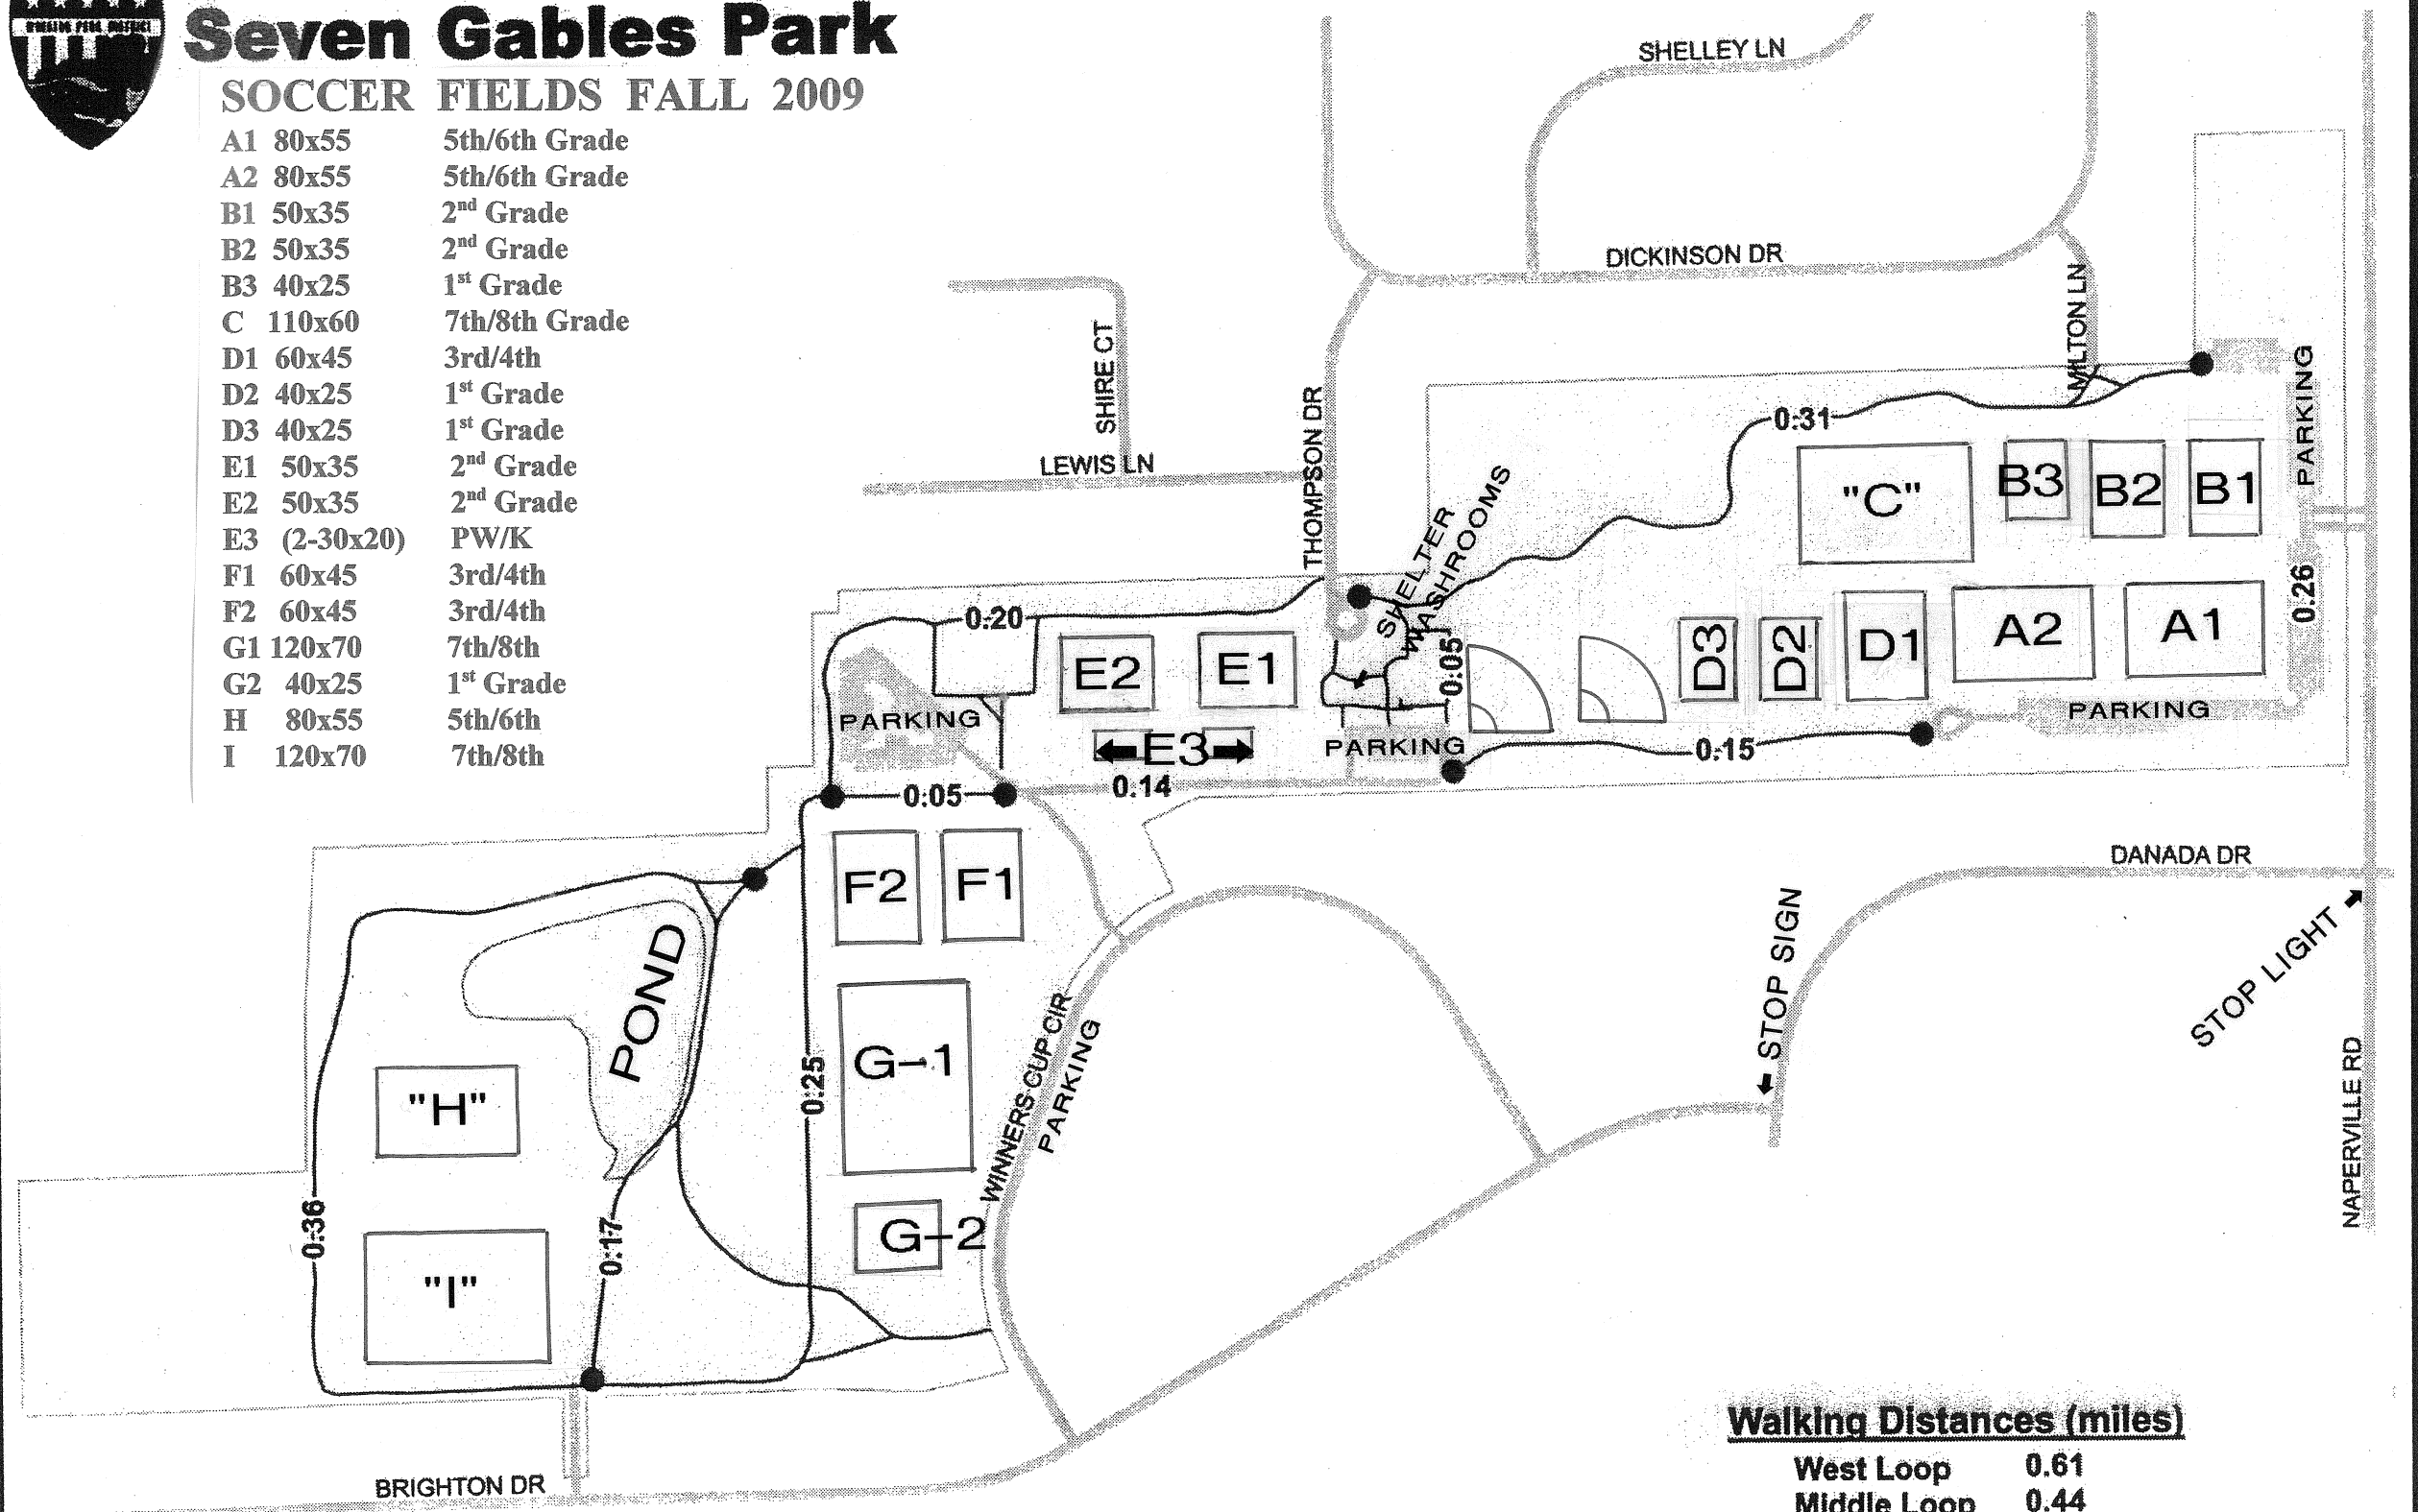

### Walking Distances (miles)

West Loop	0.61
Middle Loop	0.44
East Loop	0.77
Entire Park	1.72