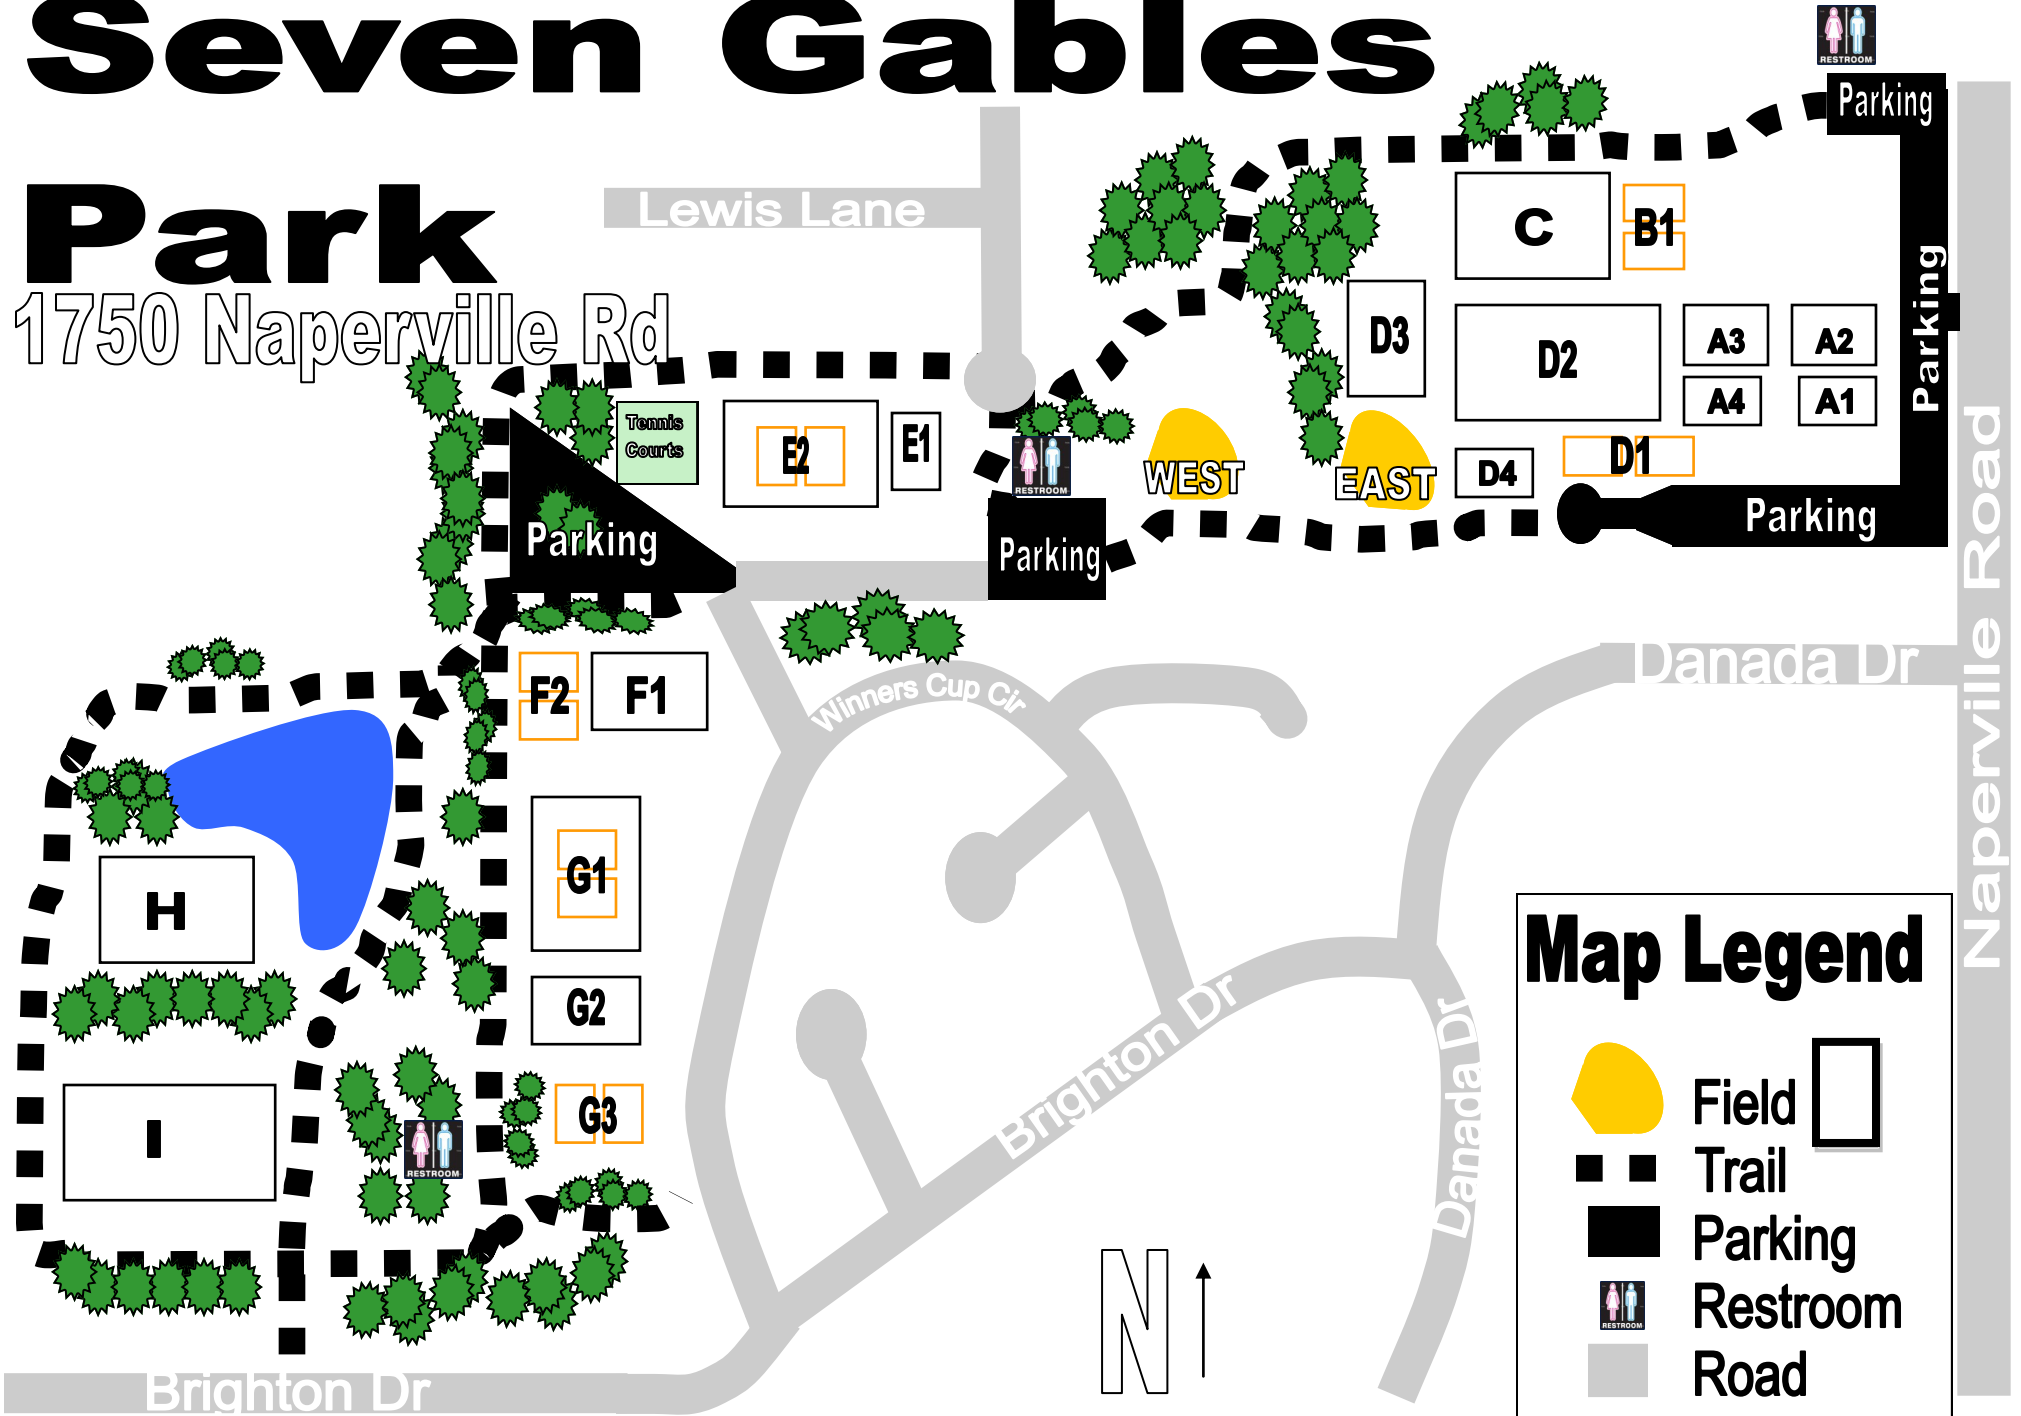

Seven Gables

Park

1750 Naperville Rd

Map Legend

- Field
- Trail
- Parking
- Restroom
- Road